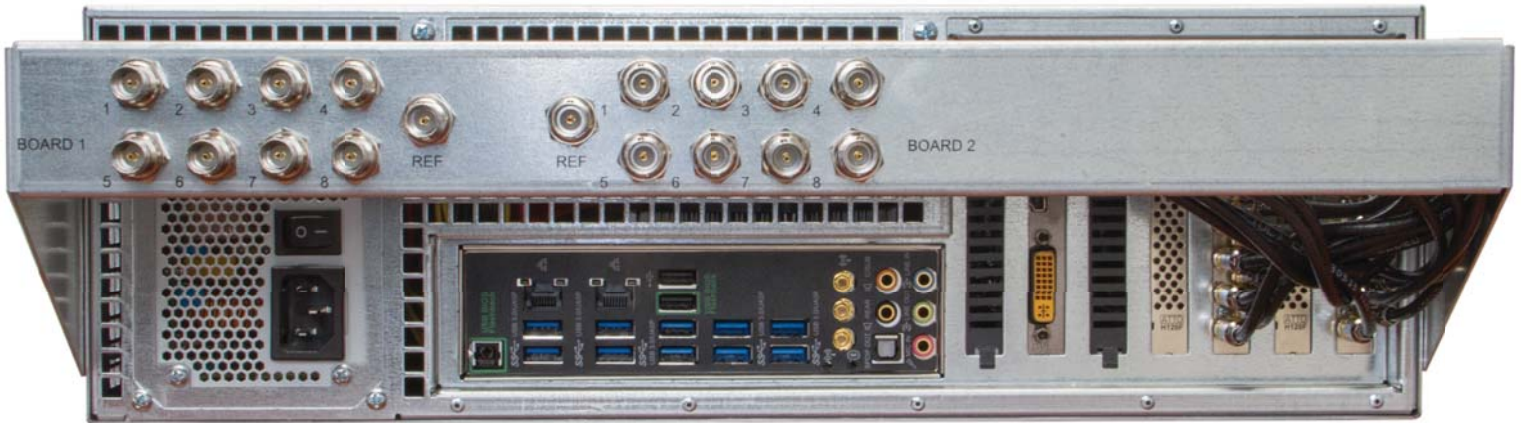

## ClearView Player 8K - 8K Recorder / Player with Venue Player

<p><b>Models:</b> CVVP-3088-8K-8 CVVP-3088-8K-16 CVVP-3088-8K-32</p> <p><b>Includes:</b> ClearView Player, Venue Player, CV File Importer, user guide, keyboard, mouse, sync generator w/cables, 3 RU rack kit</p>	<p><b>Storage:</b> 16 TB or 32 TB</p> <p><b>Format I/O:</b> ITU-601, SMPTE259,292,296,424,425 a/b,QuadHD</p> <p><b>Video I/O:</b> - 16 HD/SD-SDI in or 16 out (BNC) - Up to 7680x4320p @ 60Hz, 4:2:2, 8 or 10 bit</p> <p><b>Timecode:</b> SMPTE-12M on HDSDI</p> <p><b>Reference Input:</b> 2 BNC - Tri-level HD sync</p>	<p><b>Power:</b> 100 - 240VAC, 47-63Hz, Autodetect, 700 Watts Max</p> <p><b>Audio I/O:</b> 24 bit, 48 KHz PCM, or DD+ in and out - 16 channel embedded audio in or out on one BNC</p> <p><b>Option:</b> VC-DDP - Dolby® Digital Plus Input Decoder</p>	<p><b>IP Network Inputs:</b> 2 - 1000baseT - RJ45</p> <p><b>Dimensions:</b> 17" W x 5.25" H x 31.5" D 43 cm x 13.5 cm x 80 cm</p> <p><b>Weight:</b> 50 lbs, 22.7 Kg</p> <p><b>Temperature:</b> Operating +5 - +25 Celsius Storage -20 - +50 Celsius</p> <p><b>Rel. Humidity:</b> 5 - 95%, noncondensing</p>
--	---	--	---